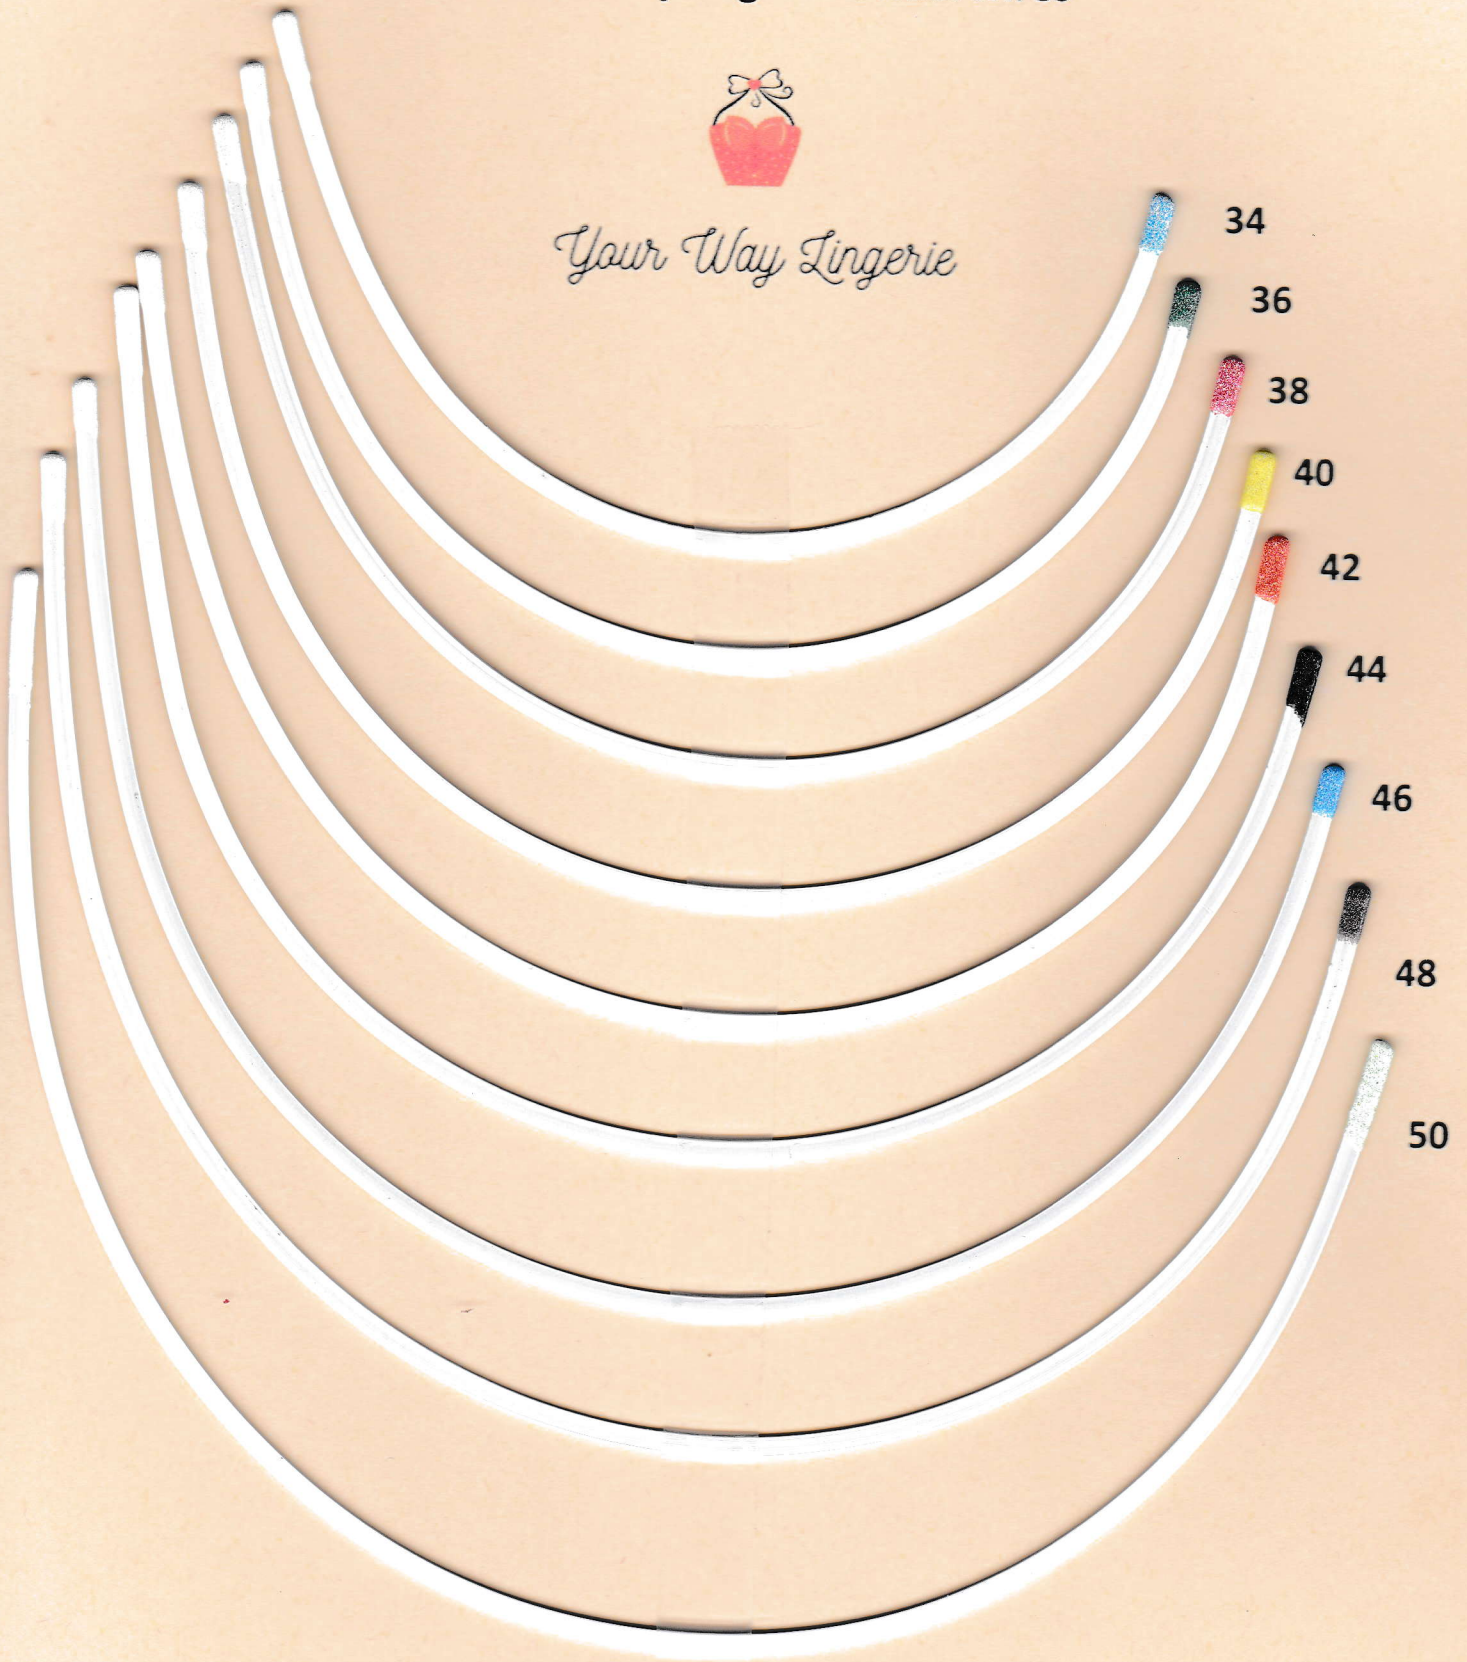

Your Way Regular Underwires

Your Way Lingerie

Scale

1cm

1 inch

Your Way Regular Underwires

Your Way Lingerie

52

54

56

58

1 inch

1cm

Scale

Your Way Regular Underwires

Your Way Lingerie

60

62

1 inch

1cm

Scale