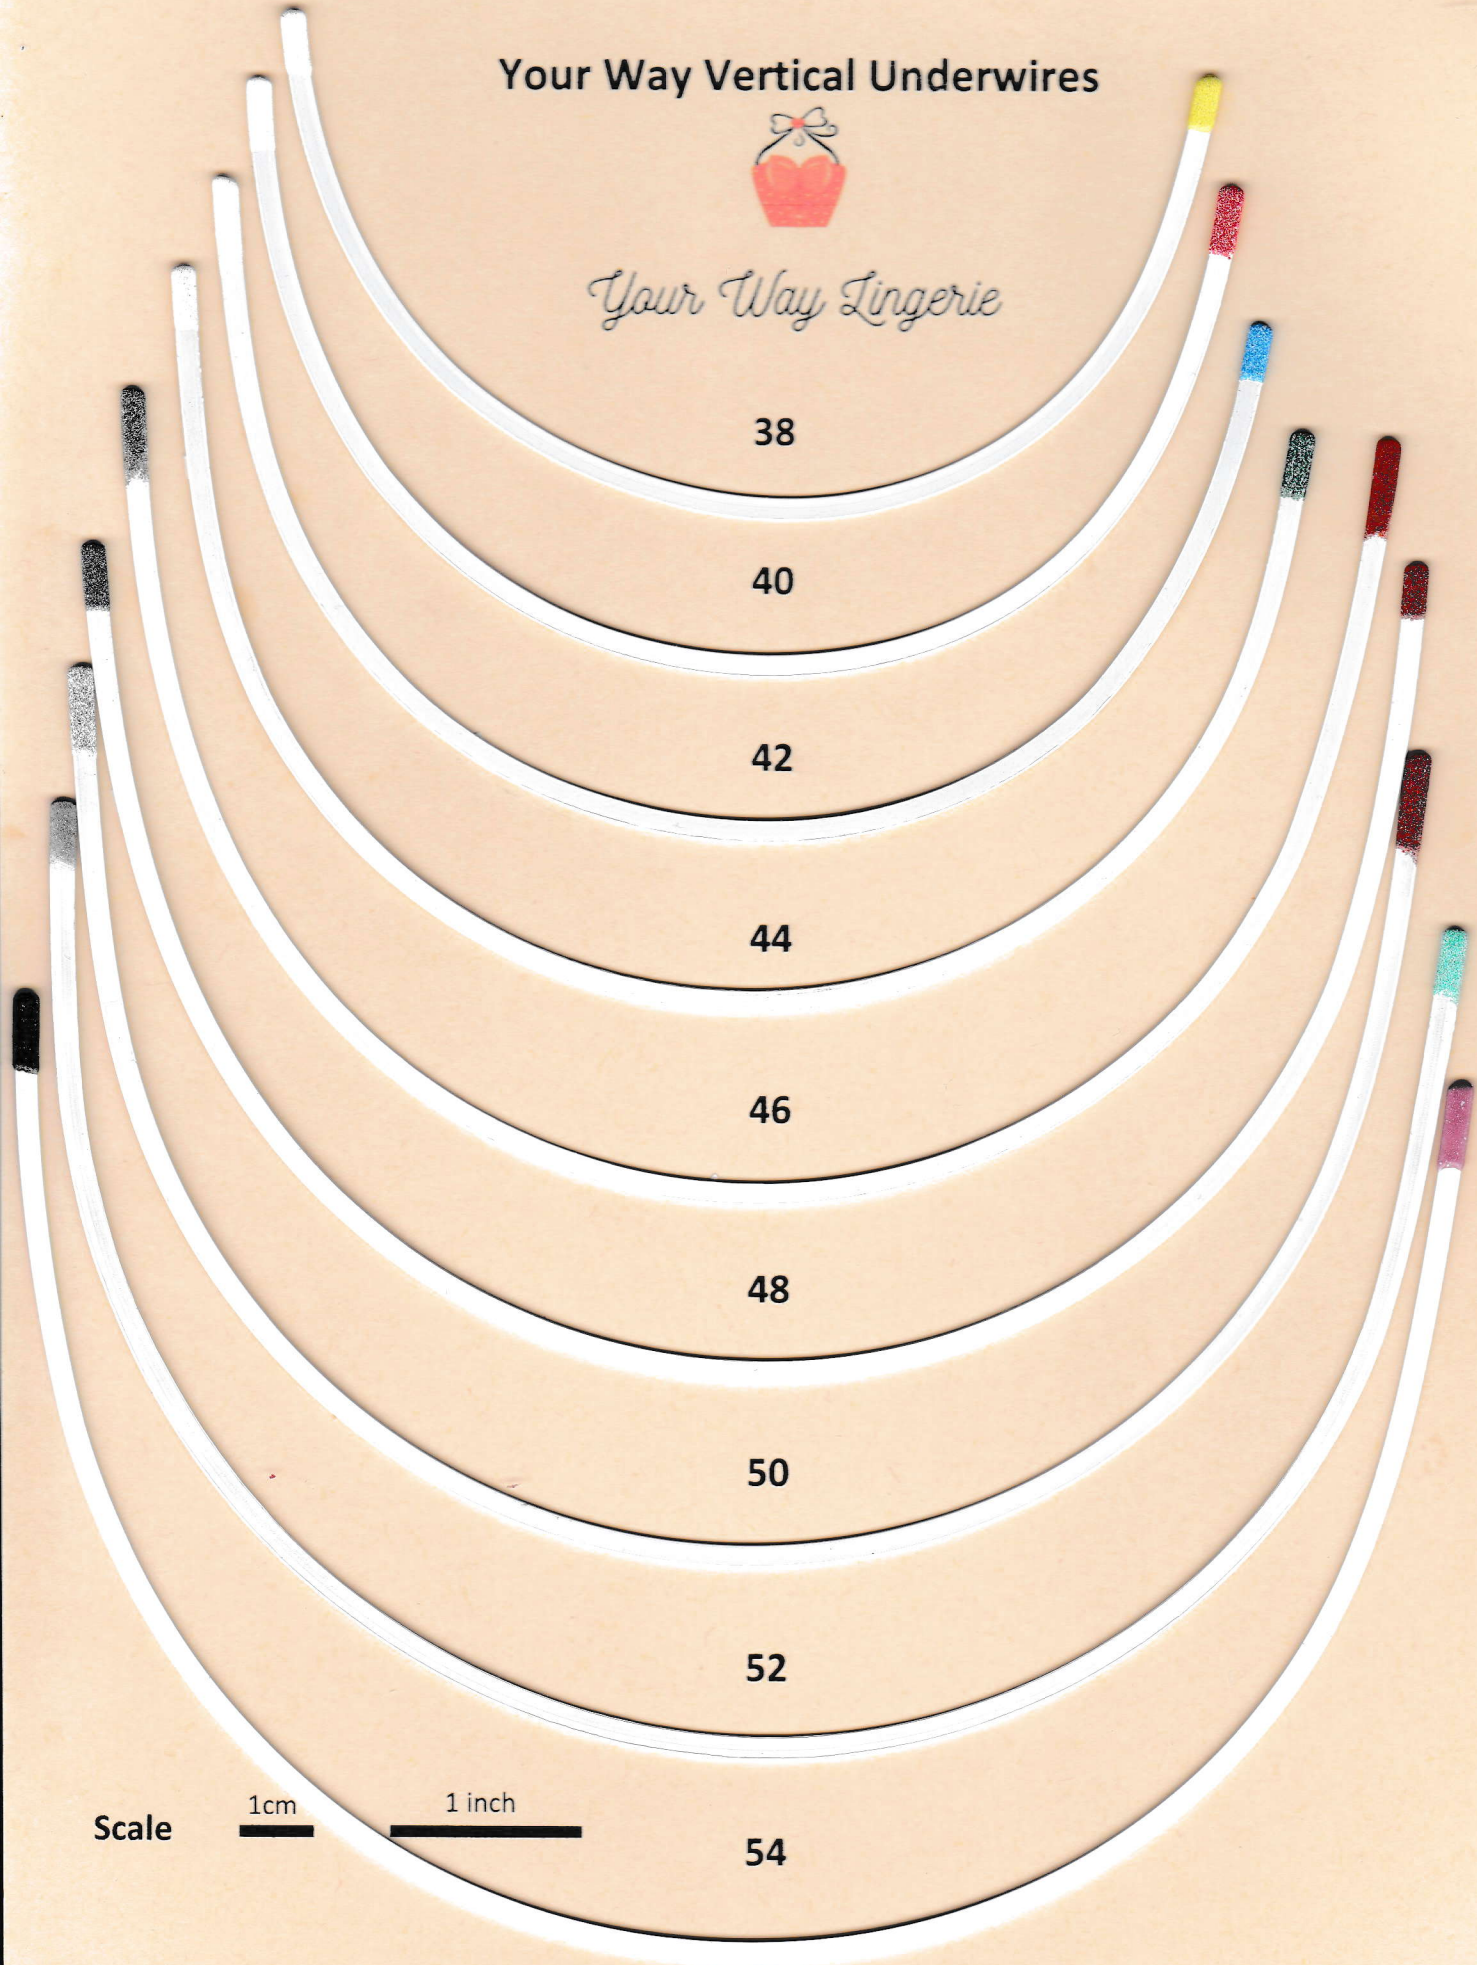

Your Way Vertical Underwires

*Your Way Lingerie*

38

40

42

44

46

48

50

52

54

Scale

1cm

1 inch

Your Way Vertical Underwires

*Your Way Lingerie*

56

58

Scale